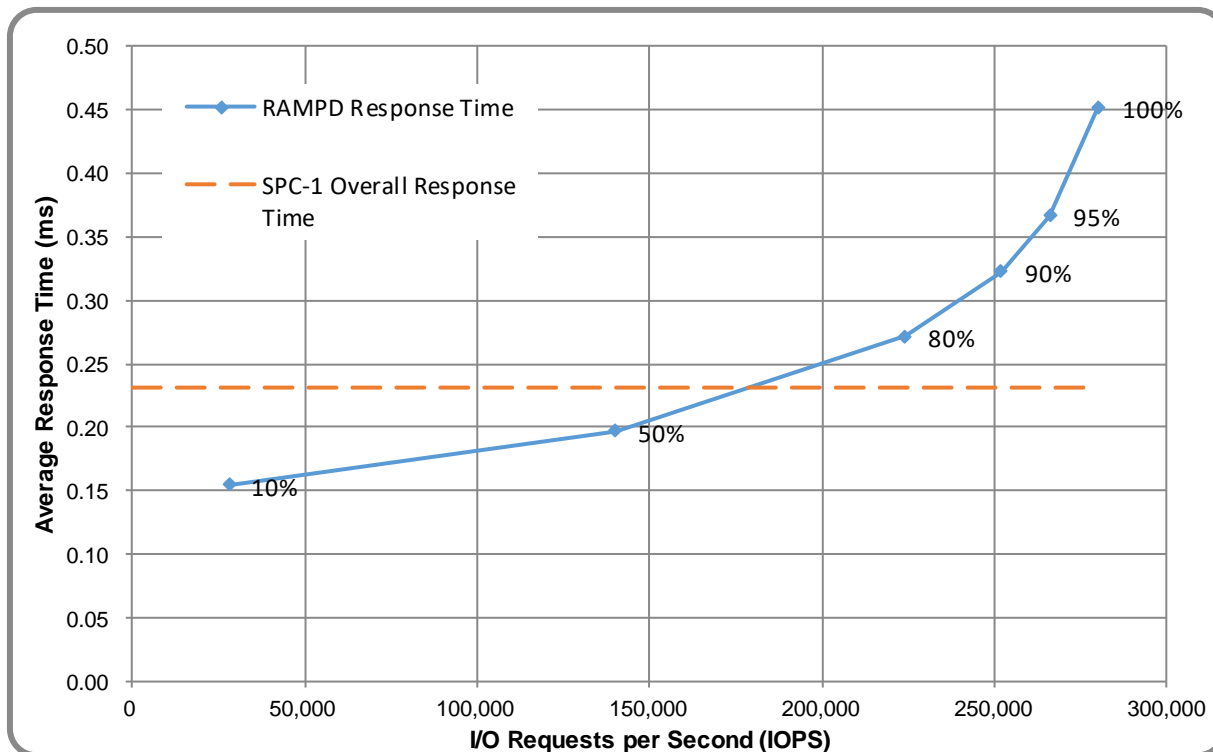

Response Time and Throughput Graph

Contact Information	
Test Sponsor Primary Contact	Fujitsu Limited – http://www.fujitsu.com/services/computing/storage/ Kun Katsumata – kkatsumata@us.fujitsu.com
SPC Auditor	InfoSizing – www.sizing.com Doug Johnson – doug@sizing.com

Revision Information	
SPC Benchmark 1™ Revision	V3.8.0
SPC-1 Workload Generator Revision	v3.0.2-1-g823a
Publication Revision History	Initial Publication