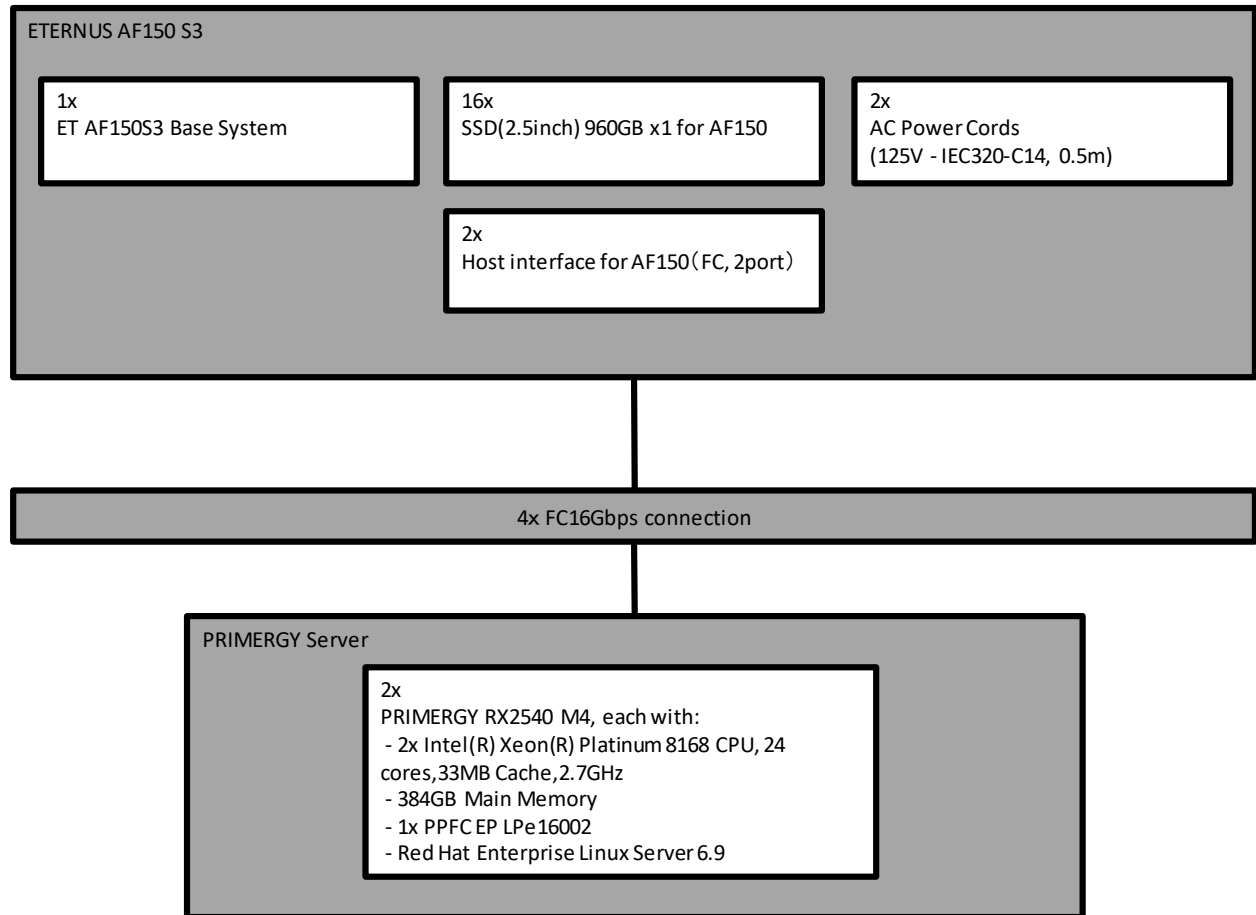

#### FUJITSU LIMITED ETERNUS AF150 S3

<b>SPC-1 IOPS™</b>	<b>280,016</b>
<b>SPC-1 Price-Performance™</b>	<b>\$89.40/SPC-1 KIOPS™</b>
SPC-1 IOPS™ Response Time	0.451 ms
SPC-1 Overall Response Time	0.231 ms
SPC-1 ASU Capacity	5,461 GB
SPC-1 Space Effectiveness Ratio	NA
SPC-1 ASU Price	\$4.59/GB
SPC-1 Total System Price	\$25,033.16
Data Protection Level	Protected 2 (RAID1)
Physical Storage Capacity	15,360 GB
Pricing Currency / Target Country	U.S. Dollars / USA

### Benchmark Configuration Diagram