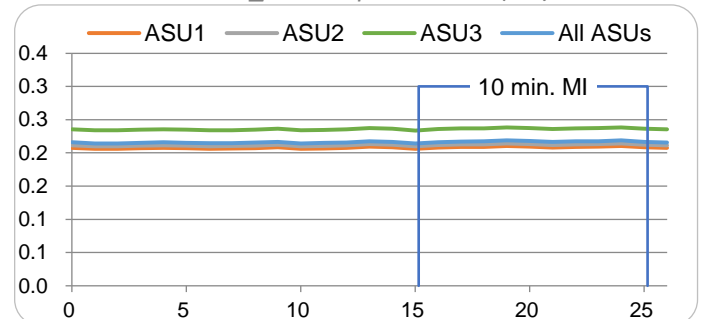

### Priced Storage Configuration Summary

- 64 Mellanox CX624106AN-CDAT 100 Gb 2-port
- 1 ExponTech WDS V3
- 32 Storage Nodes
- 4,096 GB Total Cache
- 64 100 Gbps Total Front-End Ports
- 192 Total Storage Devices (400 GB NVMe)
- 2 H3C 100 Gbps Ethernet Switches
- 68 Total RUs

RAMPD Average Response Time (ms) vs. IOPS

SUSTAIN Response Time (ms)

RAMPD\_100 Response Time (ms)

SPC Benchmark 1™ Specification Revision v3.10.0  
 SPC Benchmark 1™ Workload Generator Revision v3.0.2

Submitted for Review September 19, 2023  
 Submission Details [www.storageperformance.org/r/A32027](http://www.storageperformance.org/r/A32027)