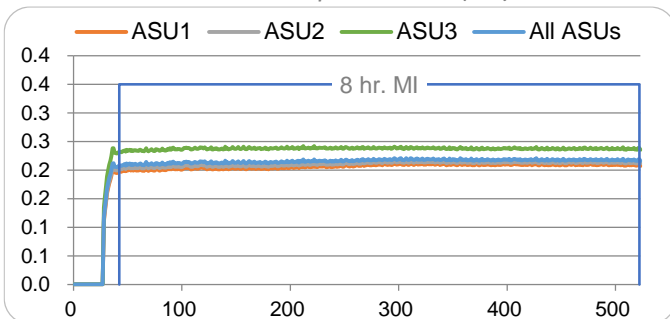

SUSTAIN Response Time (ms)