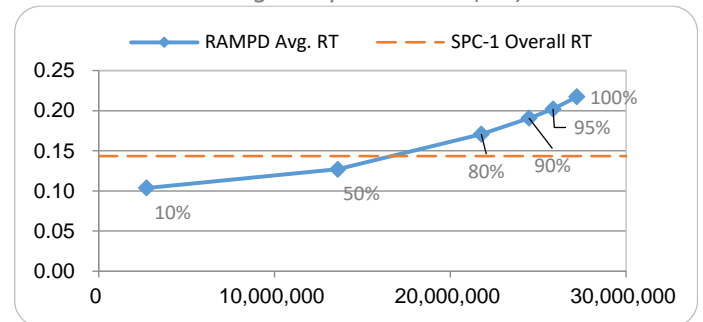

SPC Benchmark 1™

Executive Summary

ExponTech WDS V3

SPC-1 IOPS™	27,201,325	SPC-1 Price Performance	¥319.25/SPC-1 KIOPS™
SPC-1 IOPS Response Time	0.217 ms	SPC-1 Total System Price	¥8,683,920.00
SPC-1 Overall Response Time	0.144 ms	SPC-1 Overall Discount	65.08%
		Currency / Target Country	CNY / China
		Availability Date	July 24, 2023

Extensions

☆ SPC-1 Data Reduction	NA
☆ SPC-1 Encryption	NA
☆ SPC-1 NDU	NA
☆ SPC-1 Synchronous Replication	NA
☆ SPC-1 Snapshot	NA

Storage Metrics

SPC-1 Data Protection Level	Protected 2
SPC-1 Physical Storage Capacity	76,816 GB
SPC-1 ASU Capacity	27,493 GB
SPC-1 ASU Price	¥315.86/GB

Priced Storage Configuration Summary

- 64 Mellanox CX624106AN-CDAT 100 Gb 2-port
- 1 ExponTech WDS V3
- 32 Storage Nodes
- 4,096 GB Total Cache
- 64 100 Gbps Total Front-End Ports
- 192 Total Storage Devices (400 GB NVMe)
- 2 H3C 100 Gbps Ethernet Switches
- 68 Total RUs

RAMPD Average Response Time (ms) vs. IOPS